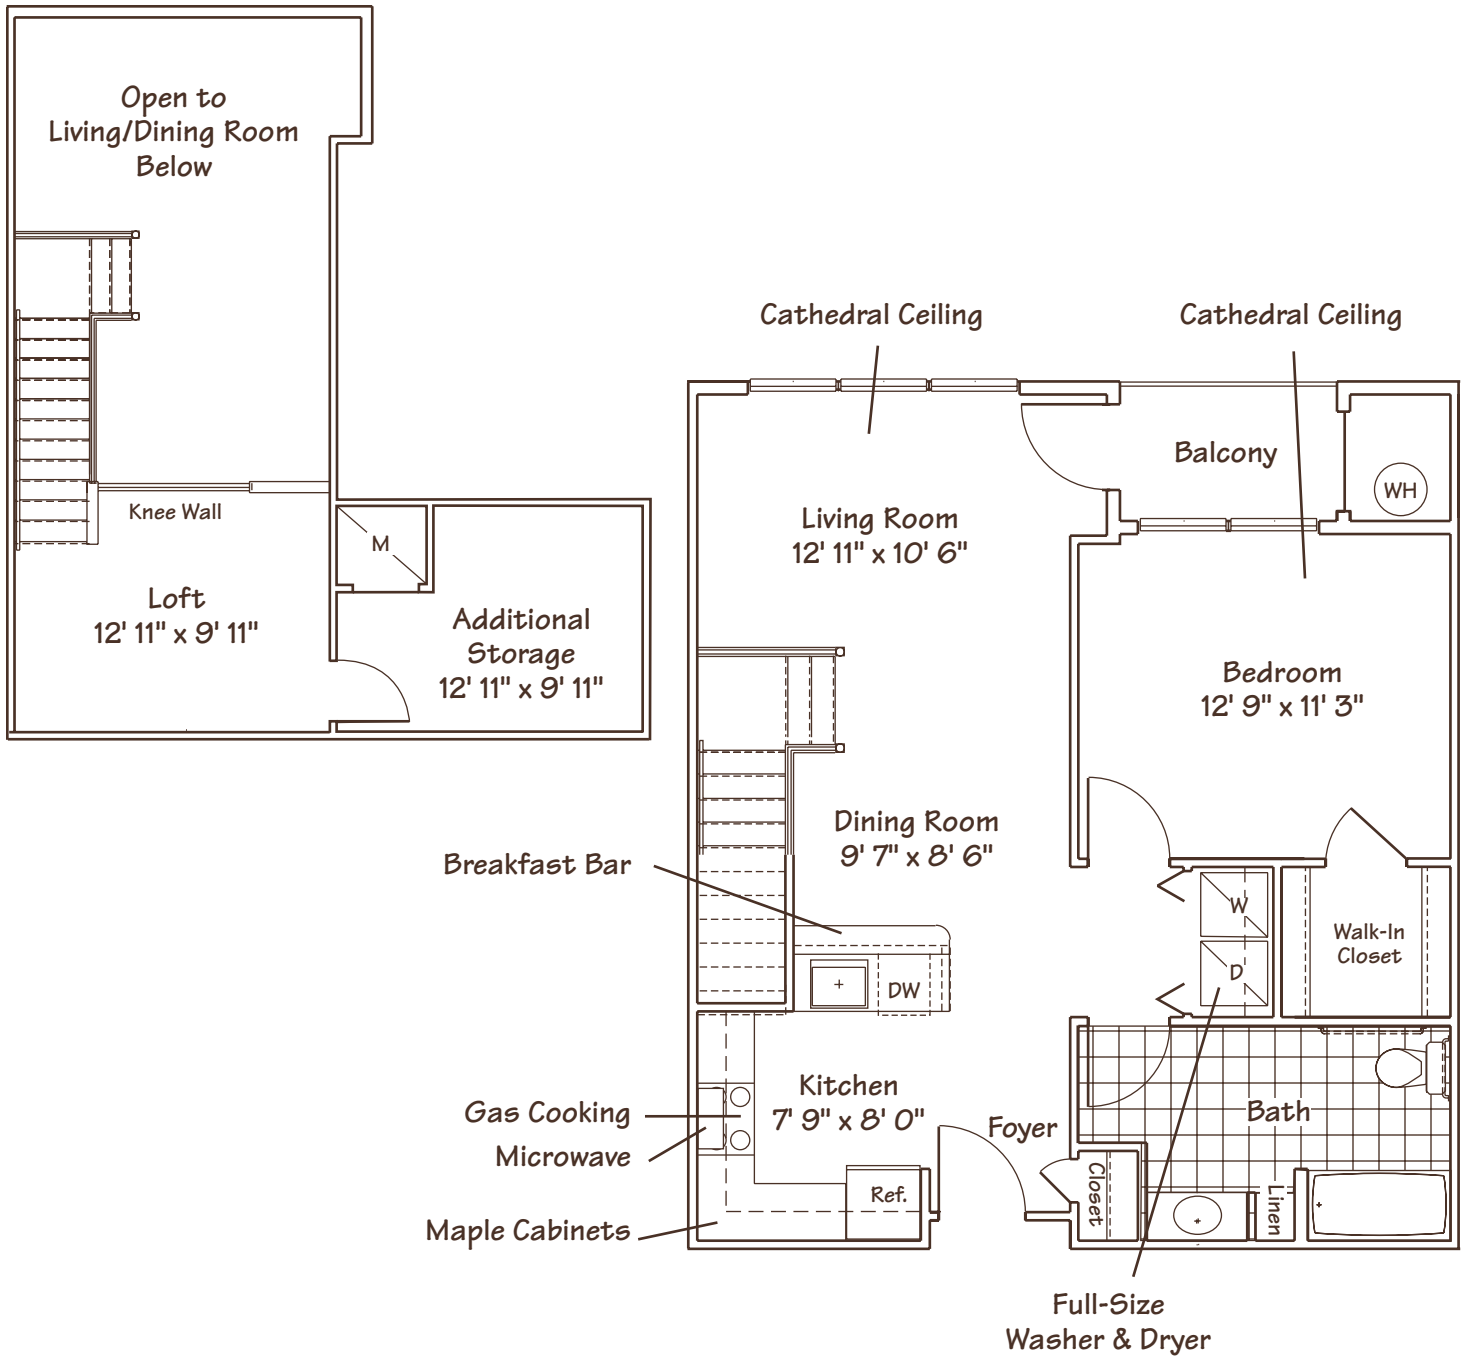

**Adams LOFT**

One Bedroom | One Bath (878 sq. ft.)

MONTHLY RENT

APARTMENT NUMBER

1776 PATRIOTS LANE  
 VALLEY FORGE, PA 19403

T: 610.630.8800

F: 610.630.8898

RIVERVIEWLANDING.COM

ALL DIMENSIONS AND SQUARE FOOTAGE ARE APPROXIMATE. PRICING SUBJECT TO CHANGE. THIS PROPERTY IS IN COMPLIANCE WITH THE FAIR HOUSING ACT.