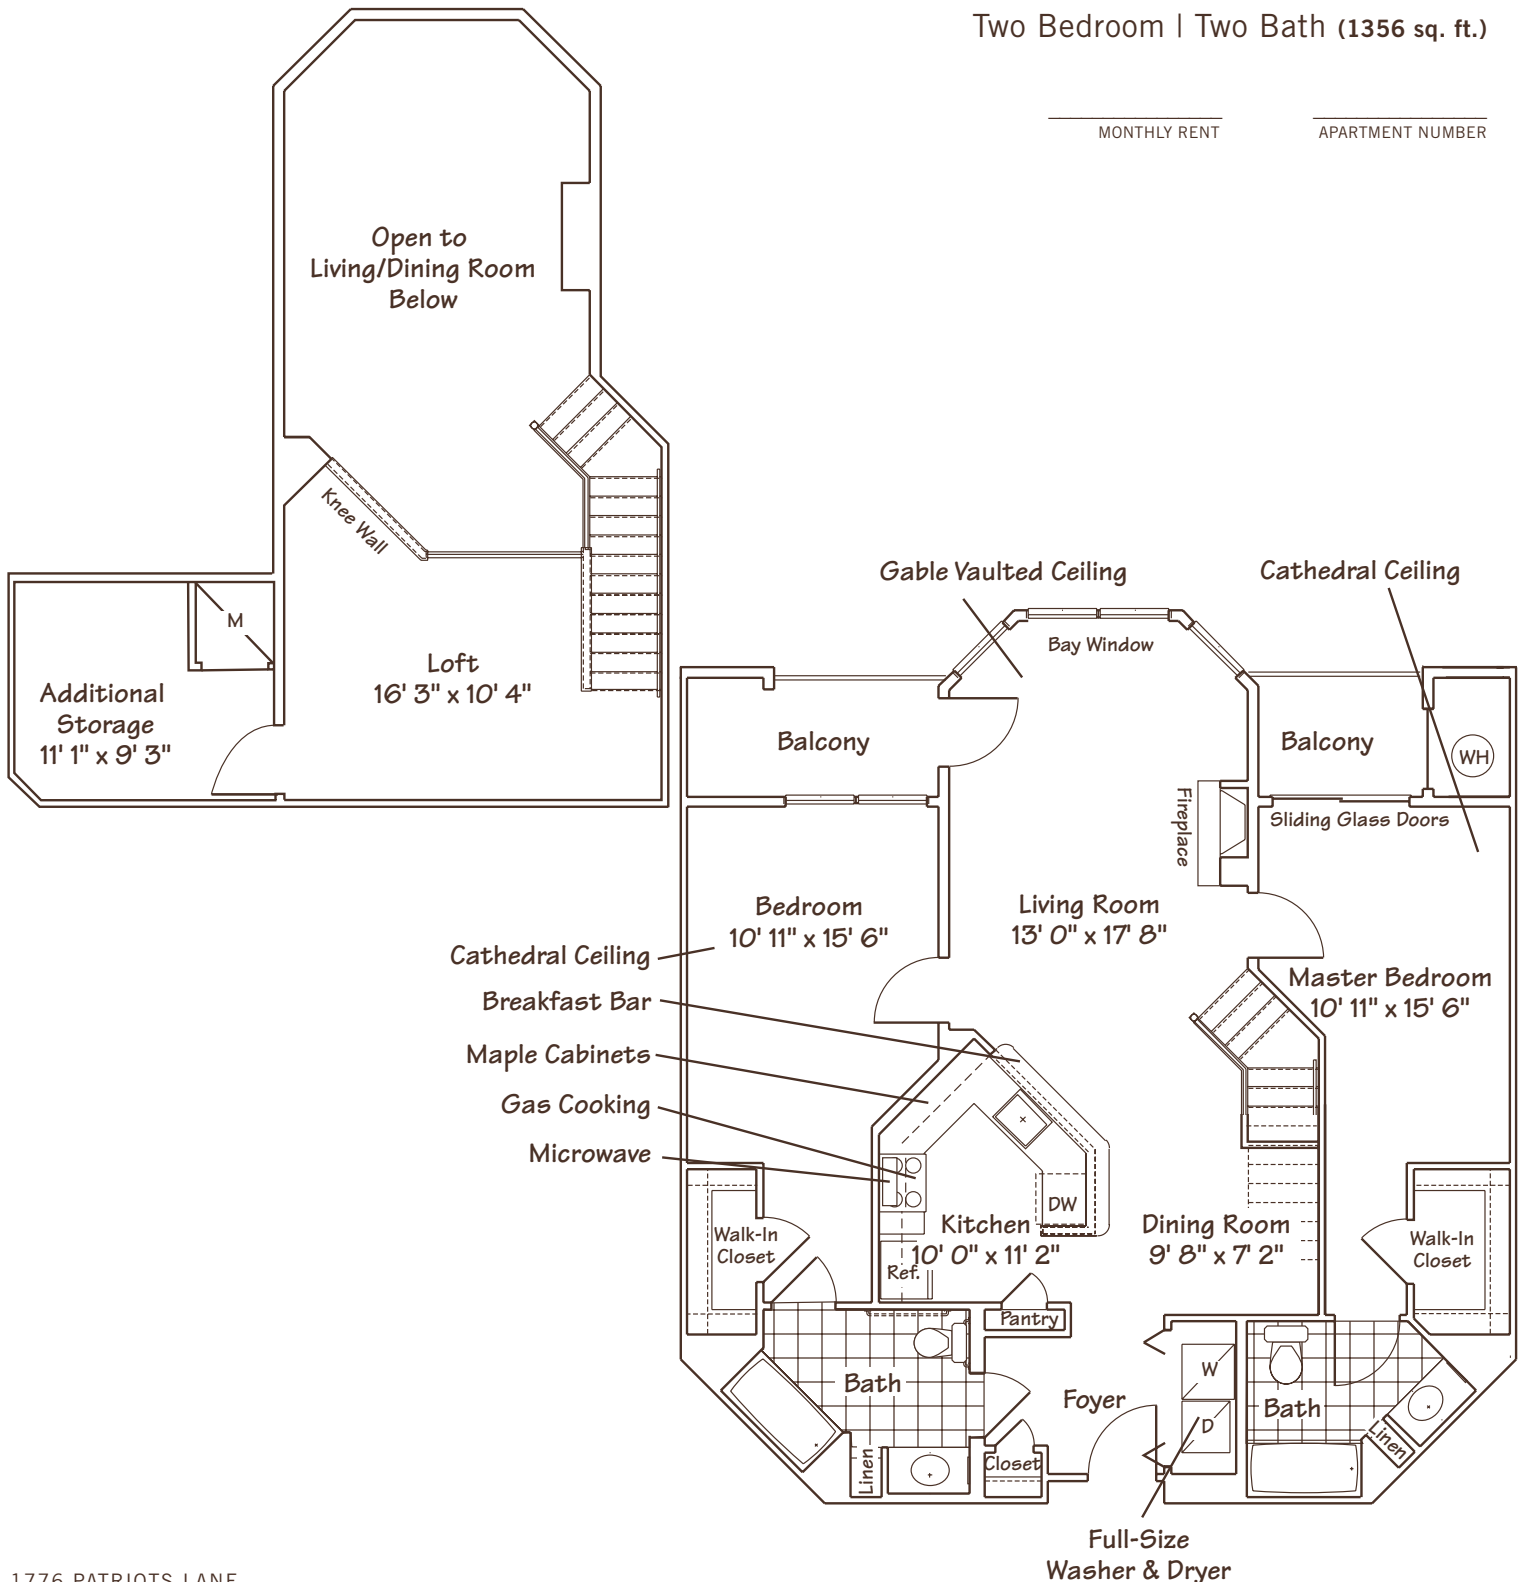

Franklin LOFT

Two Bedroom | Two Bath (1356 sq. ft.)

MONTHLY RENT

APARTMENT NUMBER

1776 PATRIOTS LANE
 VALLEY FORGE, PA 19403

T: 610.630.8800

F: 610.630.8898

RIVERVIEWLANDING.COM

ALL DIMENSIONS AND SQUARE FOOTAGE ARE APPROXIMATE. PRICING SUBJECT TO CHANGE. THIS PROPERTY IS IN COMPLIANCE WITH THE FAIR HOUSING ACT.