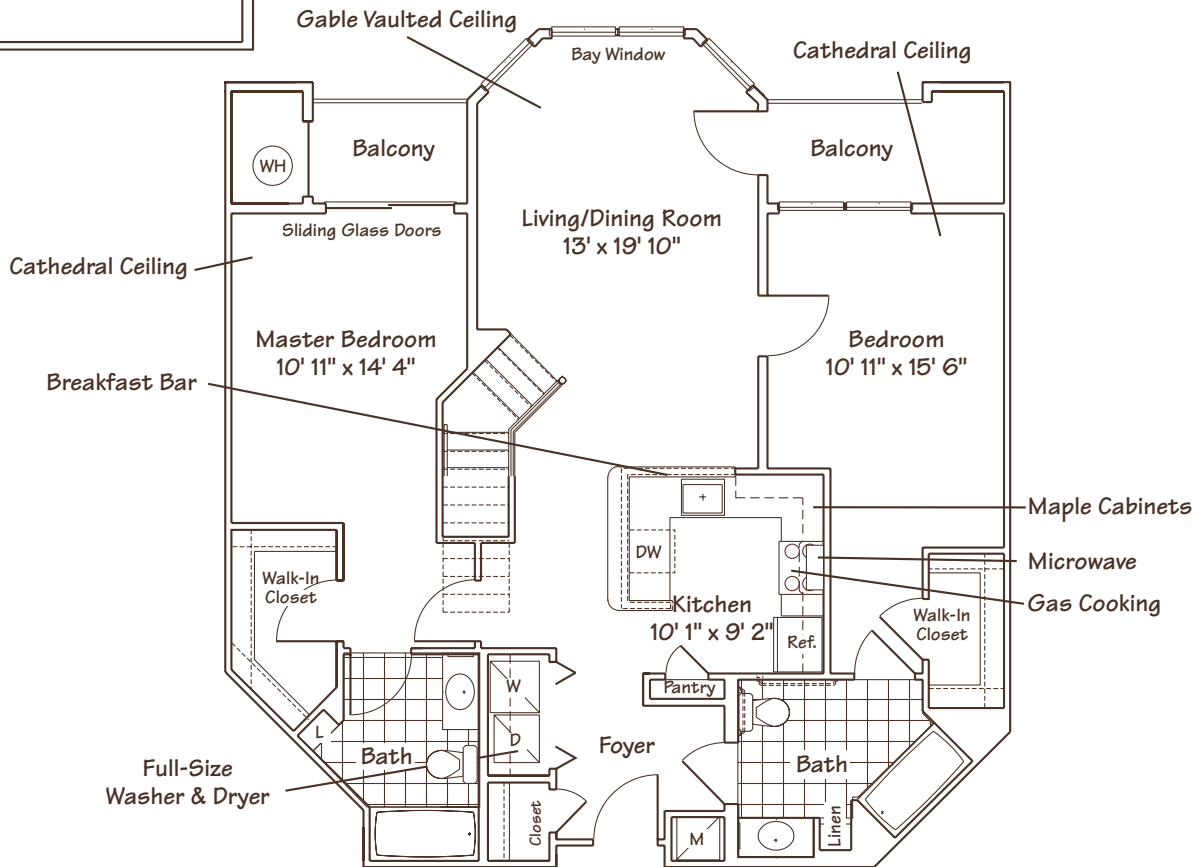

**Jefferson LOFT**

Two Bedroom | Two Bath | Loft (1325 sq. ft.)

MONTHLY RENT

APARTMENT NUMBER

1776 PATRIOTS LANE  
 VALLEY FORGE, PA 19403

T: 610.630.8800

F: 610.630.8898

RIVERVIEWLANDING.COM

ALL DIMENSIONS AND SQUARE FOOTAGE ARE APPROXIMATE. PRICING SUBJECT TO CHANGE. THIS PROPERTY IS IN COMPLIANCE WITH THE FAIR HOUSING ACT.