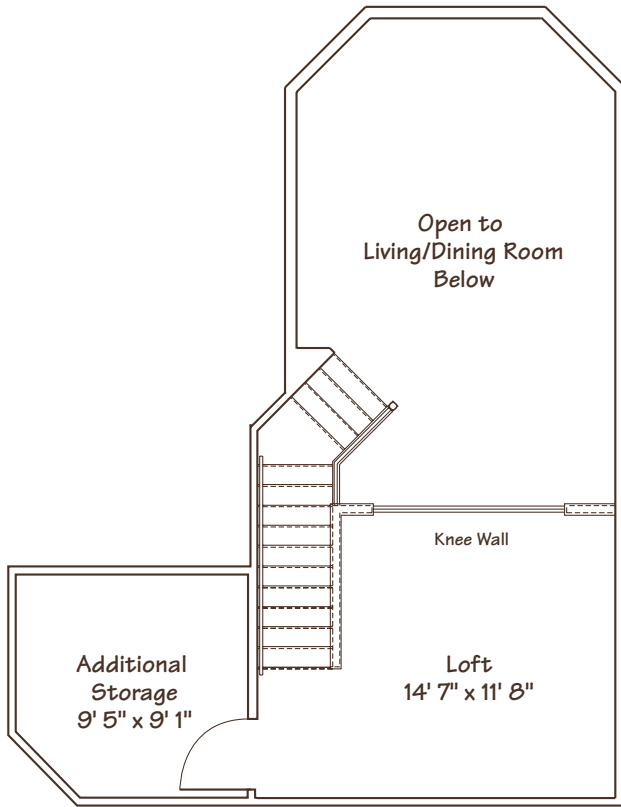

**Jefferson LOFT**

Two Bedroom | Two Bath | Loft (1325 sq. ft.)

MONTHLY RENT

APARTMENT NUMBER

1776 PATRIOTS LANE  
 VALLEY FORGE, PA 19403

T: 610.630.8800

F: 610.630.8898

RIVERVIEWLANDING.COM

ALL DIMENSIONS AND SQUARE FOOTAGE ARE APPROXIMATE. PRICING SUBJECT TO CHANGE. THIS PROPERTY IS IN COMPLIANCE WITH THE FAIR HOUSING ACT.