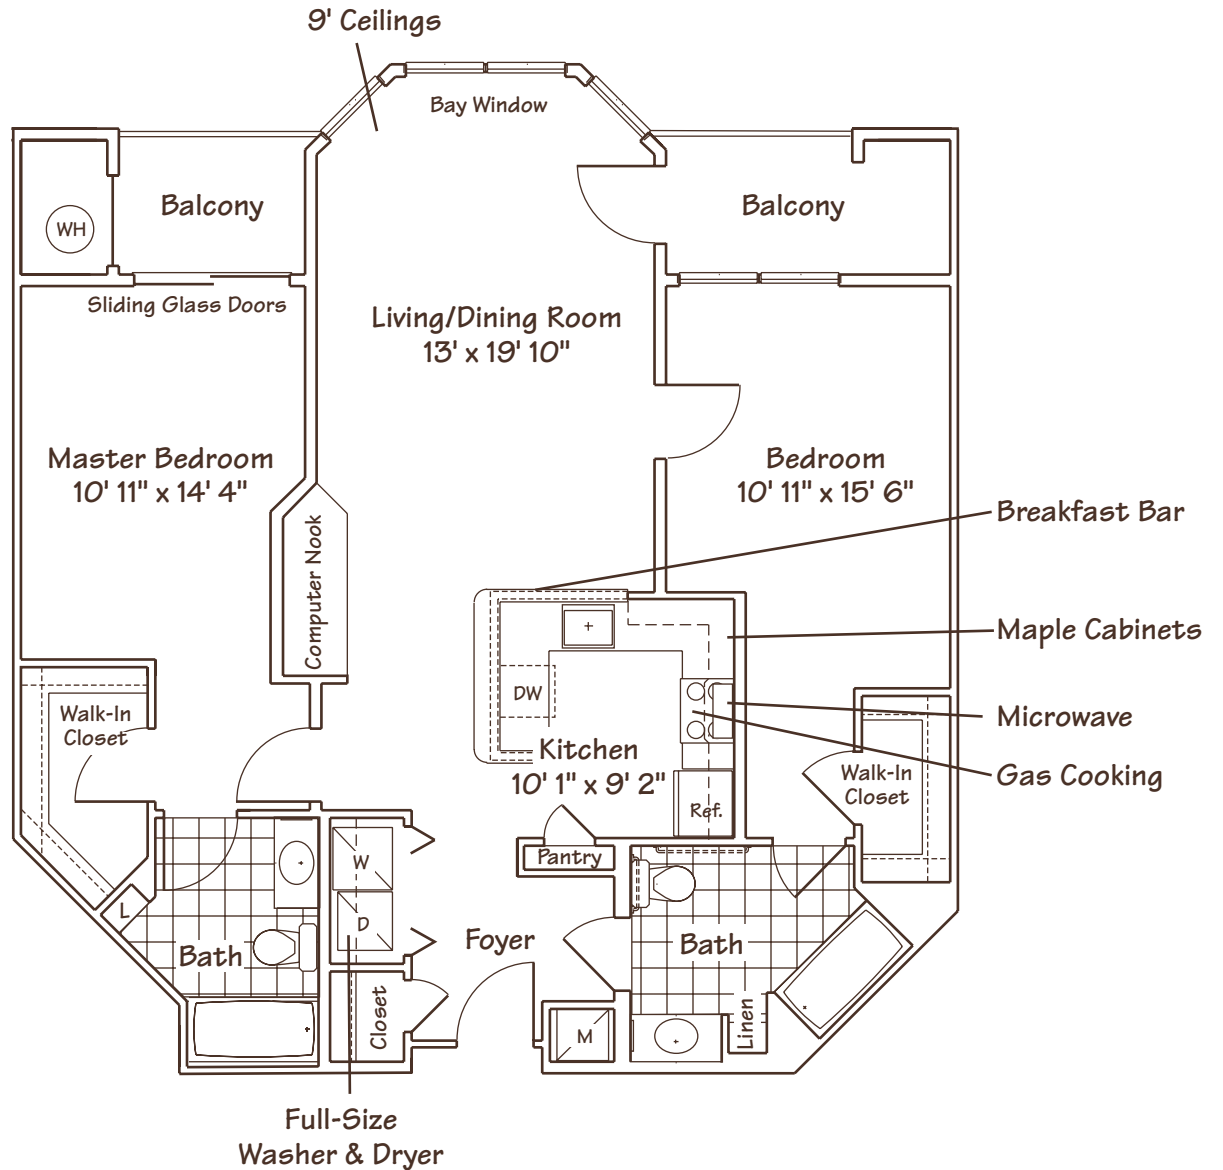

Jefferson

Two Bedroom | Two Bath (1174 sq. ft.)

MONTHLY RENT

APARTMENT NUMBER

1776 PATRIOTS LANE
 VALLEY FORGE, PA 19403

T: 610.630.8800

F: 610.630.8898

RIVERVIEWLANDING.COM

ALL DIMENSIONS AND SQUARE FOOTAGE ARE APPROXIMATE. PRICING SUBJECT TO CHANGE. THIS PROPERTY IS IN COMPLIANCE WITH THE FAIR HOUSING ACT.