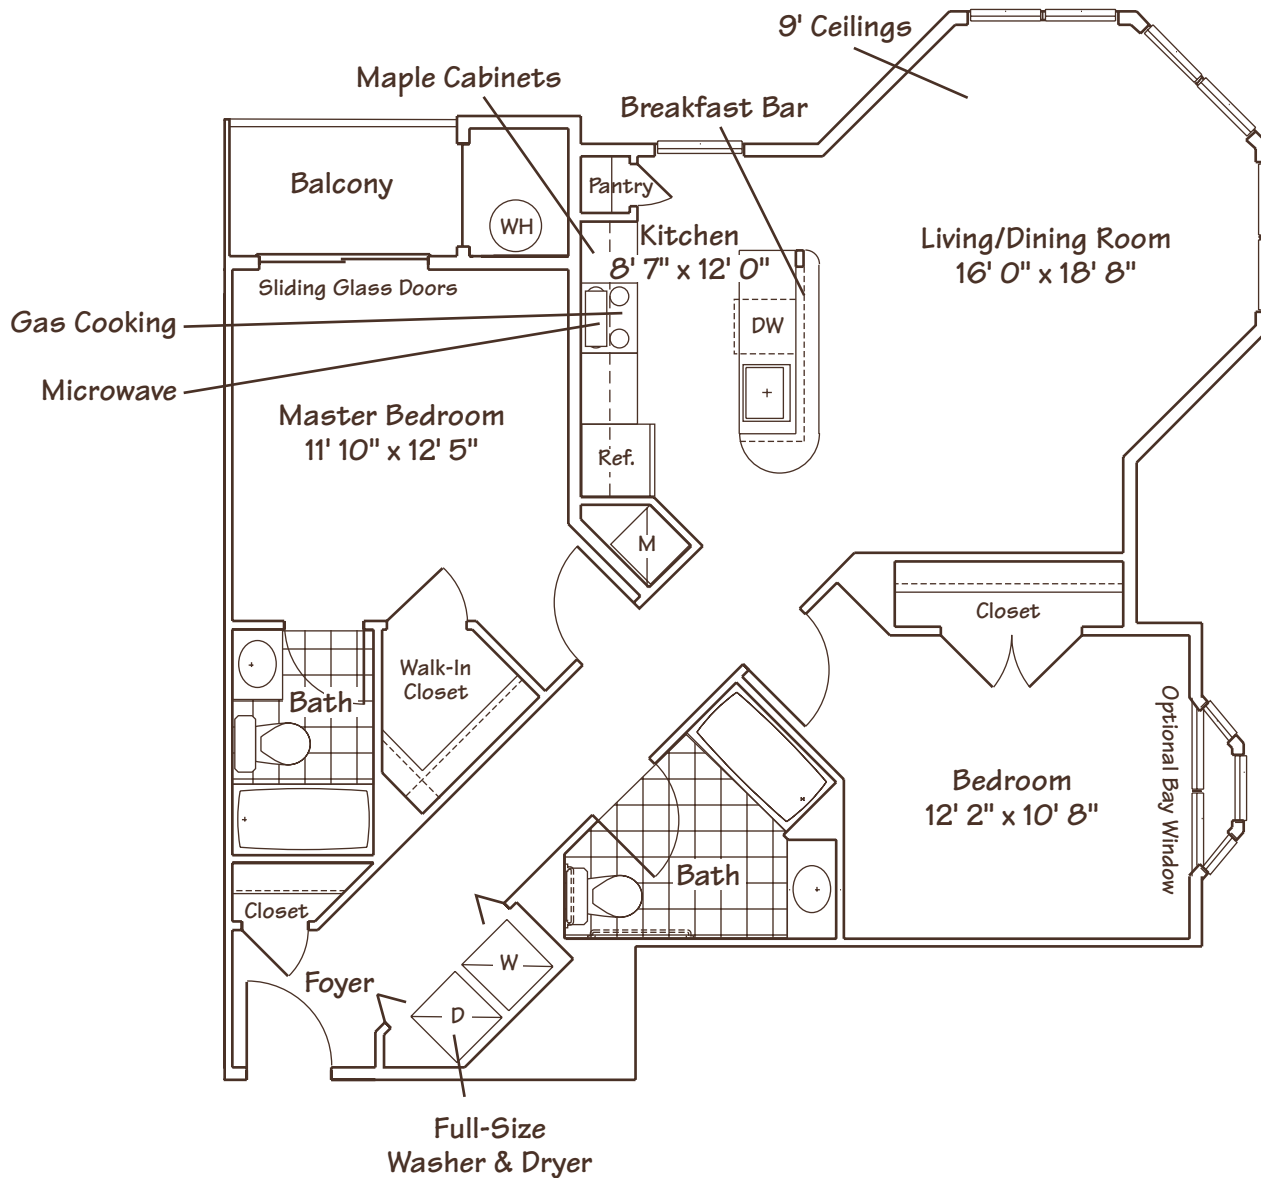

Lafayette

Two Bedroom | Two Bath (1055/1067 sq. ft.)

MONTHLY RENT

APARTMENT NUMBER

1776 PATRIOTS LANE
 VALLEY FORGE, PA 19403

T: 610.630.8800

F: 610.630.8898

RIVERVIEWLANDING.COM

ALL DIMENSIONS AND SQUARE FOOTAGE ARE APPROXIMATE. PRICING SUBJECT TO CHANGE. THIS PROPERTY IS IN COMPLIANCE WITH THE FAIR HOUSING ACT.