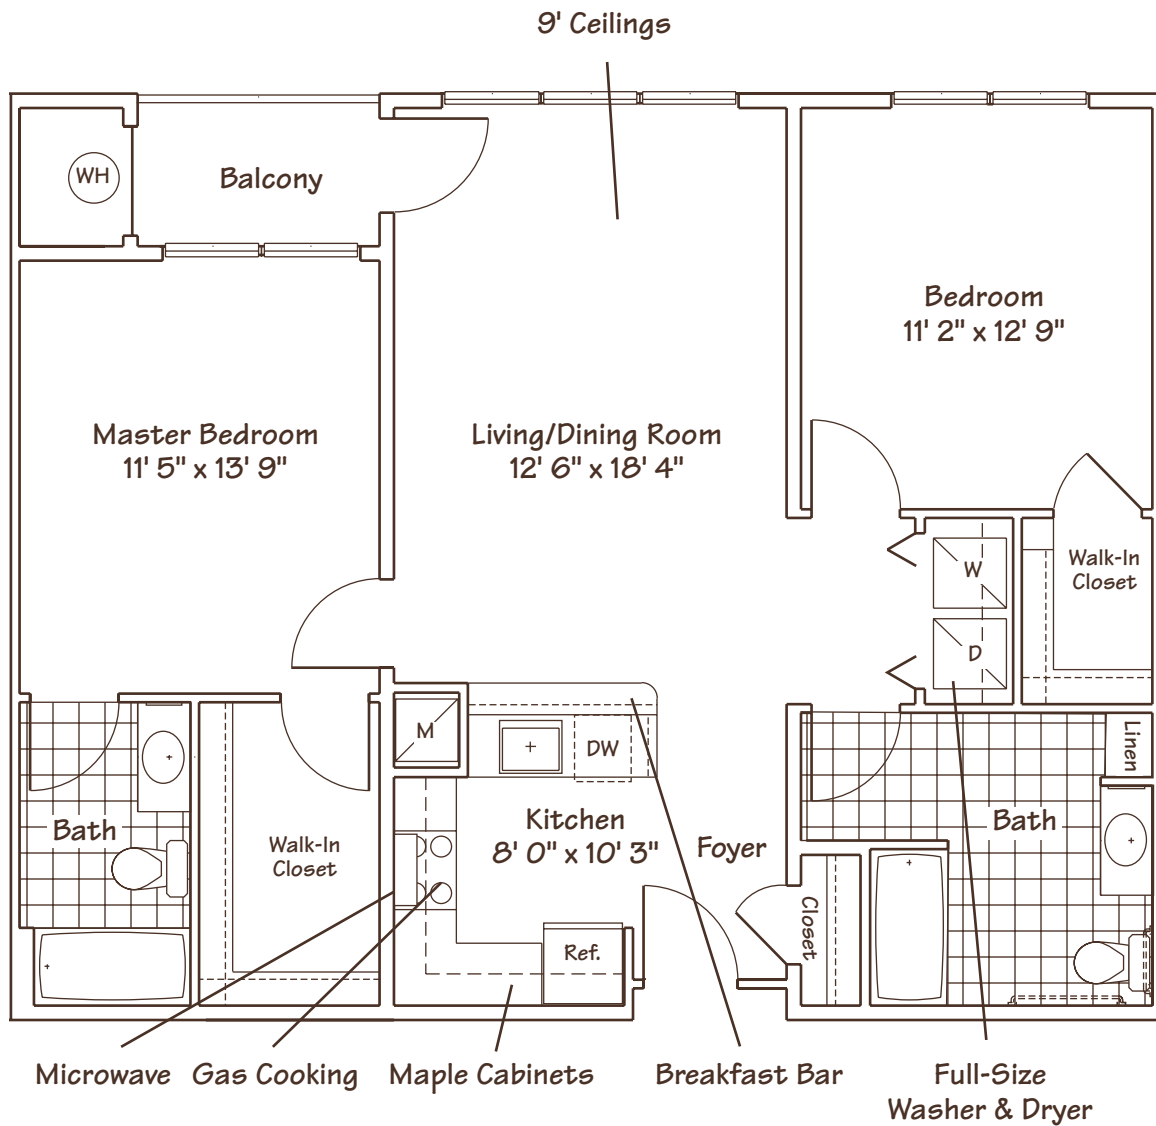

Lancaster

Two Bedroom | Two Bath (1033 sq. ft.)

MONTHLY RENT

APARTMENT NUMBER

1776 PATRIOTS LANE
 VALLEY FORGE, PA 19403

T: 610.630.8800

F: 610.630.8898

RIVERVIEWLANDING.COM

ALL DIMENSIONS AND SQUARE FOOTAGE ARE APPROXIMATE. PRICING SUBJECT TO CHANGE. THIS PROPERTY IS IN COMPLIANCE WITH THE FAIR HOUSING ACT.